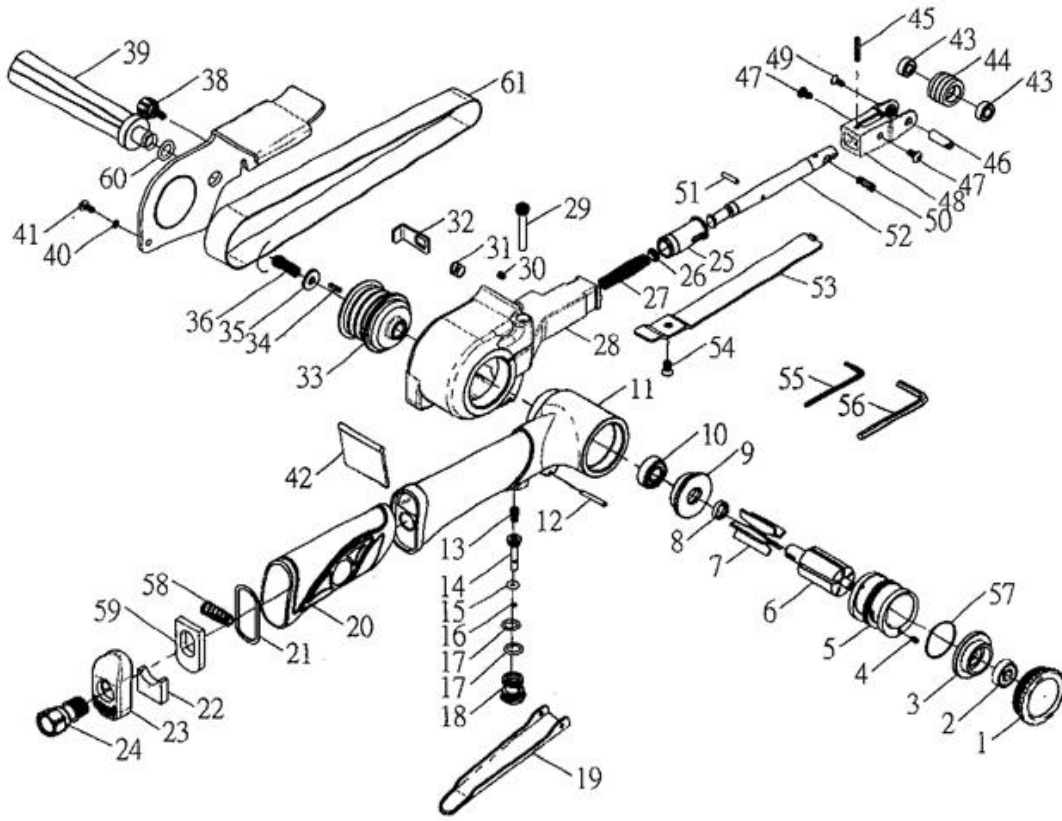

OS-383N **GAV** HAVALI BAN ZIMPARA

Item No.	Description	Q'ty	Item No.	Description	Q'ty
1	Cap	1	32	Block Slice	1
2	Ball Bearing	1	33	Drive Pulley	1
3	End Plate A	1	34	Key	1
4	Pin	1	35	Washer	1
5	Cylinder	1	36	Screw	1
6	Rotor	1	37	Belt Guard	1
7	Rotor Blade	5	38	Handle Screw	1
8	Spacer	1	39	Grip	1
9	End Plate B	1	40	O-Ring	1
10	Ball Bearing	1	41	Screw	1
11	Housing	1	42	Dust Cover	1
12	Lever Pin	1	43	Bearing	2
13	Spring	1	44	Wheel	1
14	Valve Stem	1	45	Spring Pin	1
15	O-Ring	1	46	Pin	1
16	O-Ring	1	47	Screw	2
17	O-Ring	2	48	Contact Arm	1
18	Valve Body	1	49	Screw	1
19	Safety Lever	1	50	Spring	1
20	Cover Handle	1	51	Lever Pin (D3*14)	1
21	Washer	1	52	Tension Bar	1
22	Fabric Silencer	1	53	Shoe 20	1
23	Exhaust Control Spacer	1	54	Screw (M5*10)	1
24	Inlet Bushing	1	55	Hesagon Wrenchen Key (2.5mm)	1
25	Guide Cover	1	56	Hesagon Wrenchen Key (4mm)	1
26	Washer	1	57	O-Ring	1
27	Spring	1	58	Srping	1
28	Guard Body	1	59	Fabric Silencer	1
29	Screw	1	60	O-Ring	1
30	Set Screw	1	61	Sandpaper Band #100	1
31	Spring	1			